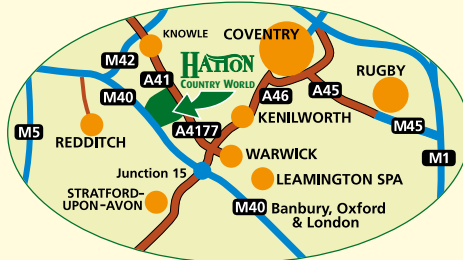

Friendly and Informative Staff

How to find us

Just five minutes from junction 15 of the M40. Take the A46 towards Coventry and leave at the first exit, turning left onto the A4177. Then, follow the brown tourist signs for **Hatton Country World**.